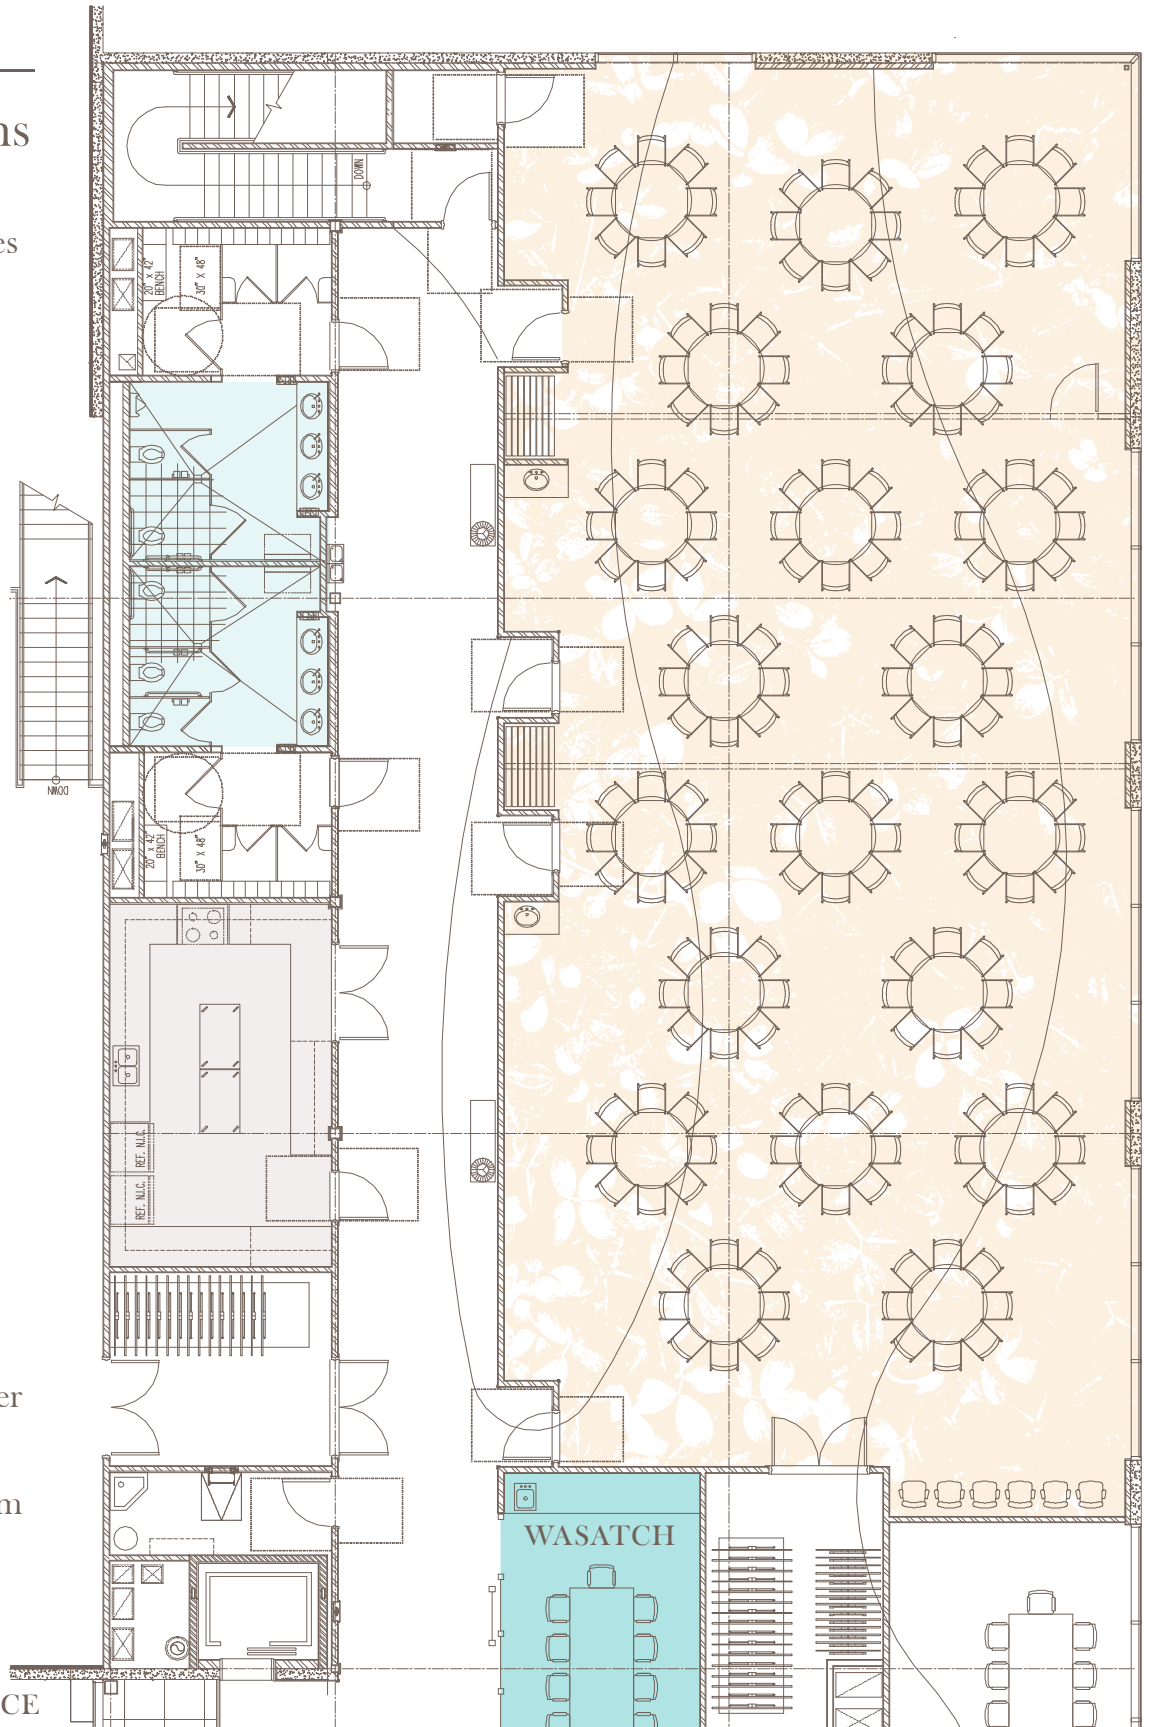

All Rooms

3,280 sq. ft.

20 round tables

160 seats

- Event Center
- Kitchen
- Board Room
- Restrooms

ENTRANCE