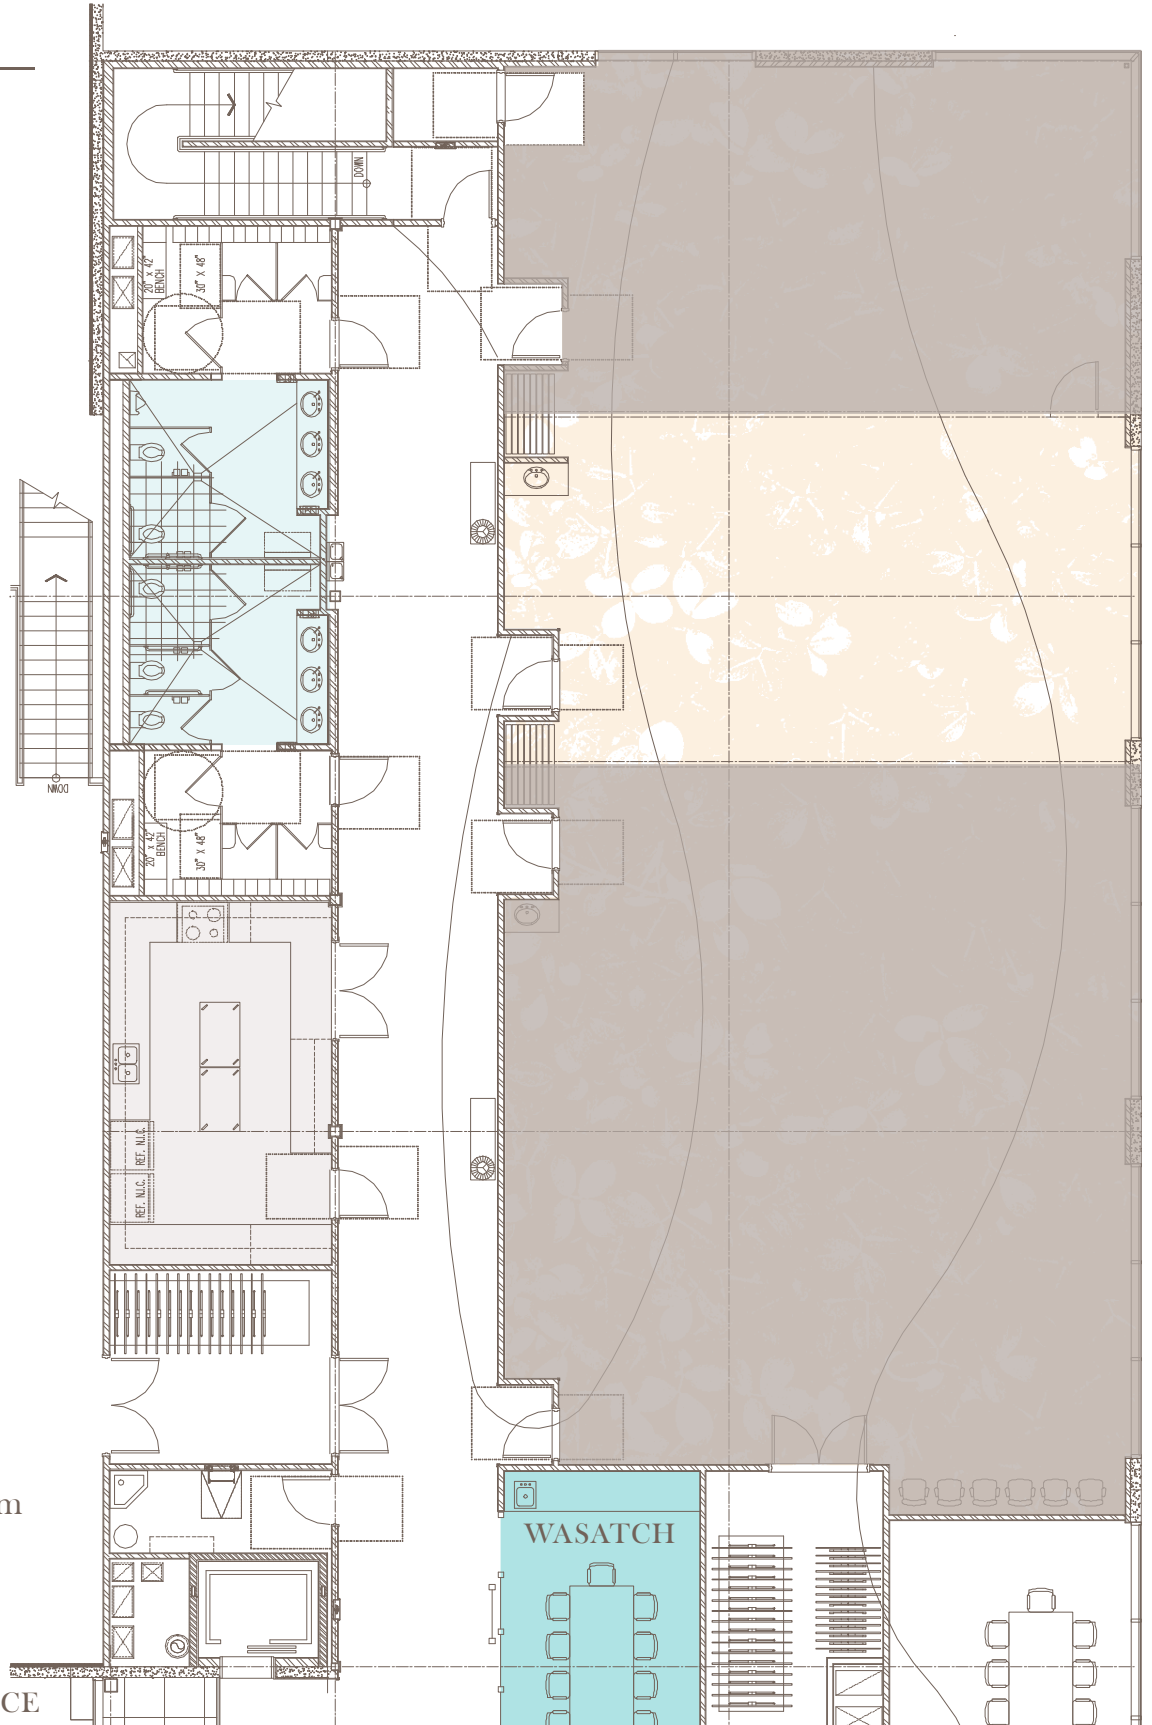

Cascade

800 sq. ft.

- Cascade
- Unused
- Kitchen
- Board Room
- Restrooms

ENTRANCE