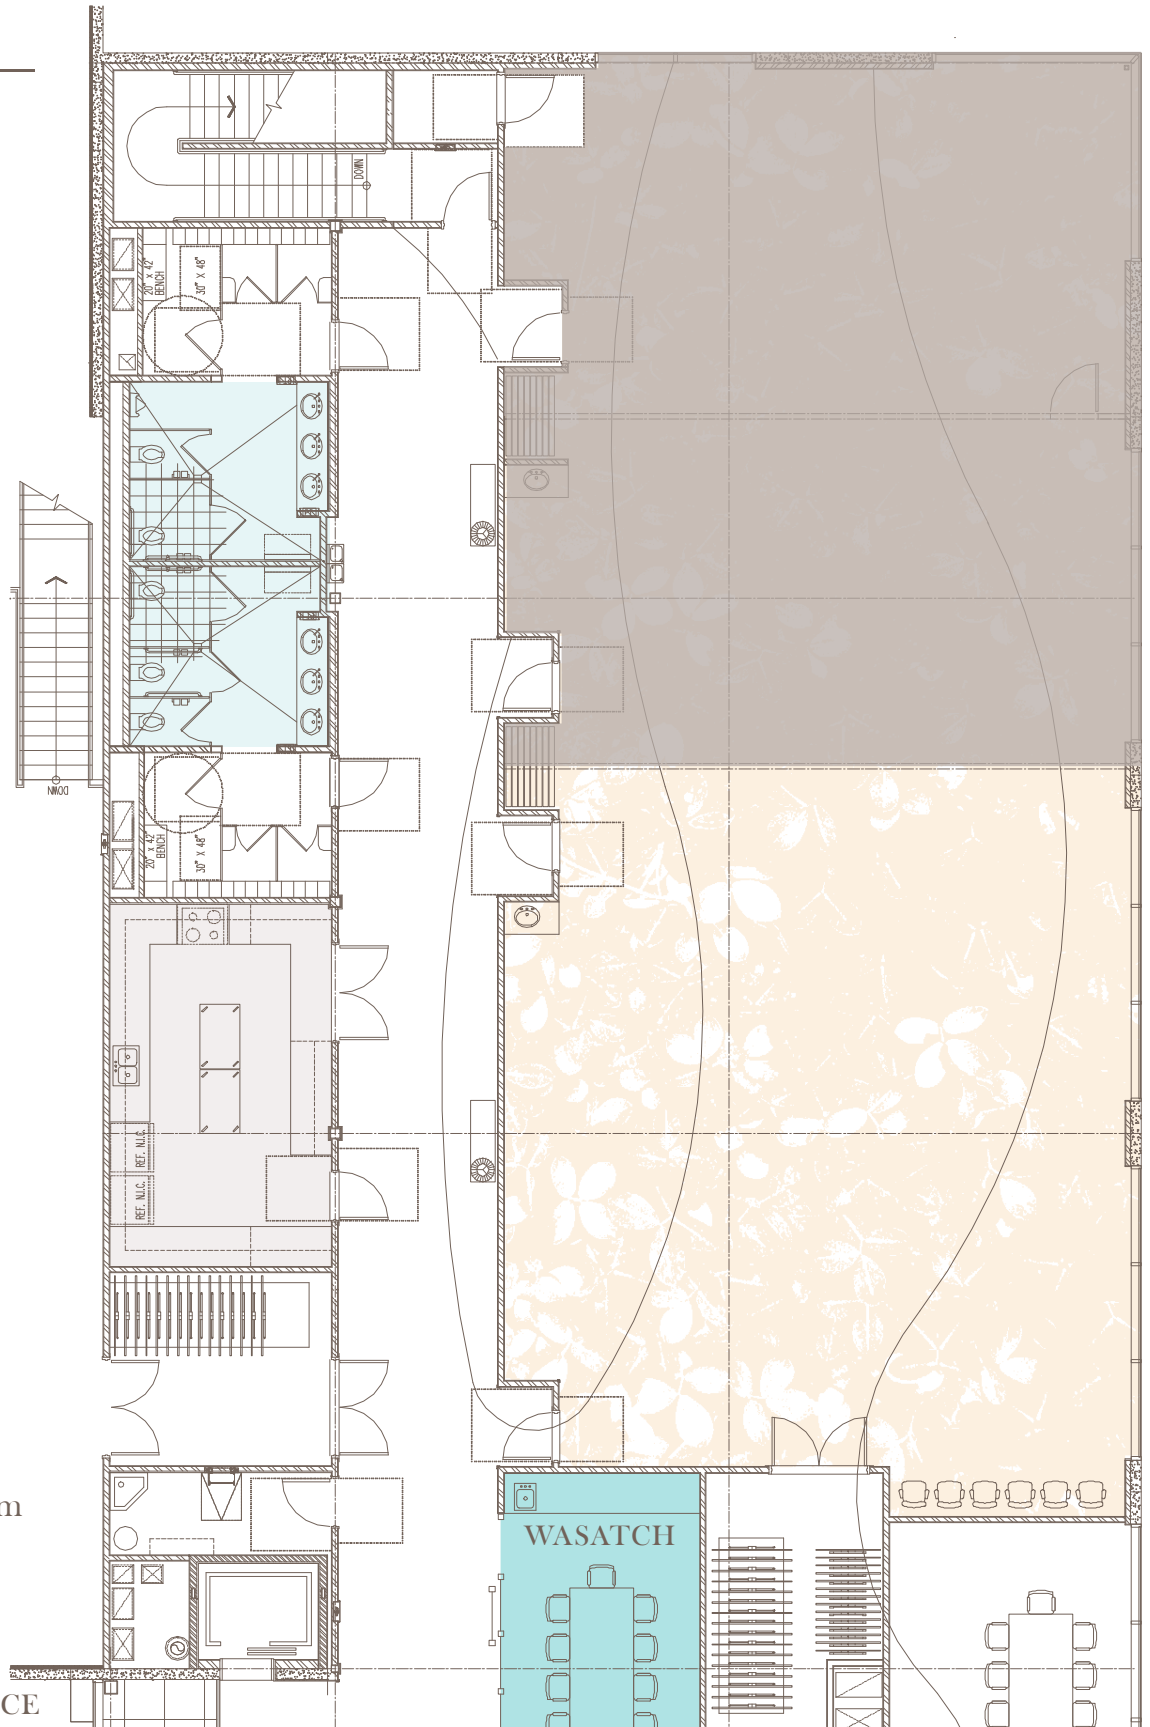

Timp

1,680 sq. ft.

- Timp
- Unused
- Kitchen
- Board Room
- Restrooms

ENTRANCE